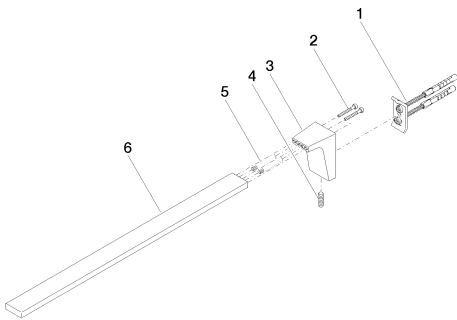

Bathtub - CL.1  
Towel bar single-arm fixed - polished chrome  
Article number: 83 211 705-00

- 15-3/4" Projection

polished chrome

### Dimensional drawing

All dimensions in mm / inch = mm x 0,0394

Bathtub - CL.1

Towel bar single-arm fixed - polished chrome

Article number: 83 211 705-00

Bathtub - CL.1  
Towel bar single-arm fixed - polished chrome  
Article number: 83 211 705-00

### Spare parts list

Number	Item Number	Designation	Number of units
--------	-------------	-------------	-----------------