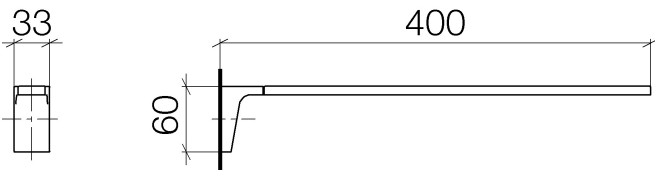

Bathtub - CL.1  
Towel bar single-arm fixed - polished chrome  
Article number: 83 211 705-00

- 15-3/4" Projection

polished chrome

### Dimensional drawing

All dimensions in mm / inch = mm x 0,0394

Bathtub - CL.1

Towel bar single-arm fixed - polished chrome

Article number: 83 211 705-00

Bathtub - CL.1  
Towel bar single-arm fixed - polished chrome  
Article number: 83 211 705-00